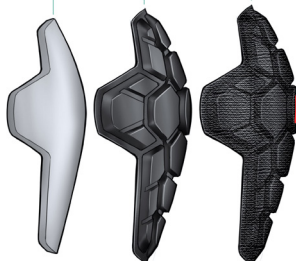

PRO-RUGGED PROTECTION

Foam Comfort   SmartFlex™ Protection   ArmorTex Anti-Abrasion

² Contains different compression fabric