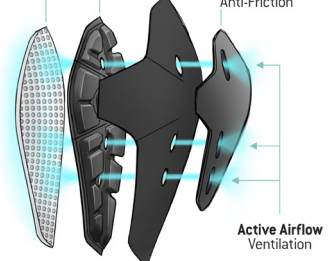

³ Contains different back sleeve fabric
⁴ Features for knee guard only