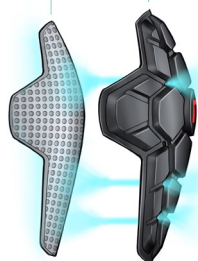

PRO-X3 PROTECTION

Ventilated Foam Comfort   SmartFlex™ Protection

¹ Every SmartFlex pad is made in the USA. Other materials may be made/sourced elsewhere.
¹ Hand wash recommended for E-Line